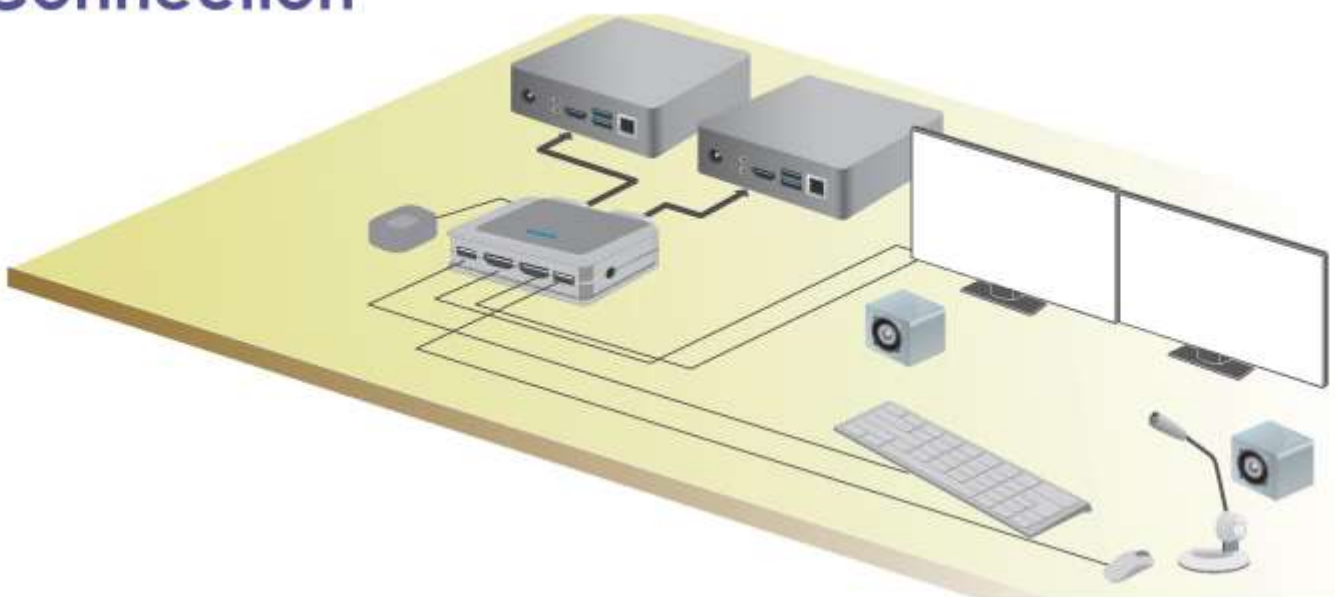

Specifications

Model No.	EW K13022DP4K
PC Connections	2 x USB Type A Combo-Cable
Console Connections	2 x DisplayPort Connector
Console Port Connectors	2 x DisplayPort 1.2 (Console Monitor) 2 x USB 2.0 Type A Female (Console USB device) 2 x 3.5mm Audio/ Mic Jack (Console audio/speaker)
PC USB Connection	2 x USB 2.0 Type A Combo-Cable
PC Video Connection	4 x DisplayPort 1.2 Cable
PC Audio/ Mic Connection	2 x 3.5mm Audio Plug 2 x 3.5mm Mic Plug 2 x 120cm Fixed USB KVM/ Audio/ Mic Combo Cable
Attached Cables	4 x 120cm Fixed DisplayPort Cable 1 x 150cm Wired QuickSwitch Button Cable
Console Monitor Ports	2 x DisplayPort 1.2 Female Connector
Console Keyboard/ Mouse	2 x USB 2.0 Type A Female Connector
PC Selection	QuickSwitch Button/ Hotkeys/ Switching Software
PC Port LEDs	2 x Blue
Dimension (L x W x H)	127 x 83 x 26 mm
Weight	597g
Length of Cable	120 cm (USB/ Video/ Audio)
Length of Button Wire	150 cm
Max. Video Resolution	3840 x 2160@60HZ
Power Type	USB Bus-Powered
Housing Material	Plastic Enclosure
Temperature Limits	Operation: 0~40°C; Storage: -20~60°C
Humidity Limits	Storage/ Operation: 0~90% RH, Non-Condensing

Connection