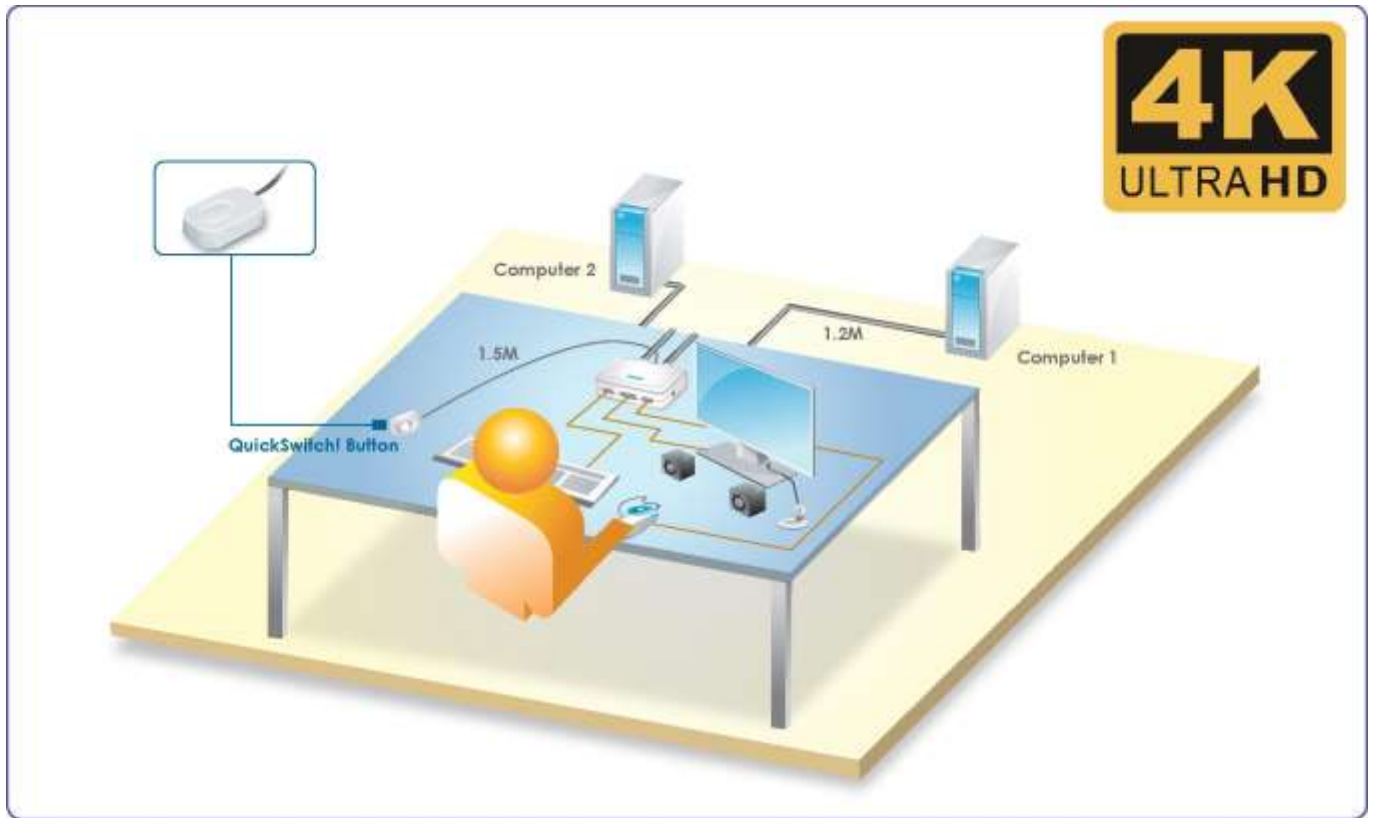

EW-K1302DP4K

MultiCo 2-port DisplayPort Cable KVM Switch

QuickSwitch! Button & Switching Software for Easy Switching!!

The MultiCo EW-K1302DP4K Cable KVM Switch offers DisplayPort video interface and 2 sets of fixed USB KVM & Audio / Mic combo cables so that you no longer have cable troubles. For instant switching action, it has got a wired QuickSwitch! Button --just a mere fip on the button and it switches to the other computer.

The two USB 2.0 keyboard and mouse ports are actually transparent USB hub ports that feature full driver support for advanced keyboard/mouse. In addition, they can also be connected to other high-speed USB devices such as USB disk storage, etc.

Features

- 1 x wired QuickSwitch! Button for instant switching by a fip
- 2 x fxed DisplayPort USB KVM audio/mic combo cables
- Supports display resolution up to 3840 x 2160@60Hz
- Compatible with DisplayPort 1.2
- Windows and Mac switching software support
- USB 2.0 hub ports for keyboard, mouse or other high-speed USB devices
- Independent/simultaneous switching of PC and audio/mic channel
- User-definable hotkeys and universal hotkey for computer switching

Connection Diagram

Specifications

PC Connections	2
Console Connections	1
Cables	Fixed 2 x 1.2M USB KVM & Audio/Mic Combo Cables 2 x USB Type A 2 x DisplayPort 1.2 2 x 3.5mm audio plug 2 x 3.5mm mic plug 2 x USB 2.0 Type A (Keyboard & Mouse / High-speed USB devices)
Console Port Connectors	1x DisplayPort 1.2 1 x 3.5mm audio jack 1 x 3.5mm mic jack
QuickSwitch button	1 x 1.5M wired QuickSwitch Button for instant switching
PC selection	QuickSwitch button/Hotkeys/Switching Software
PC port LED	2 x Orange
Video resolution	3840 x 2160
Power Type	USB bus-powered
Button Dimension (L x W x H)	97 x 83 x 25mm
Housing	Plastic
Safety / Emission	FCC, CE