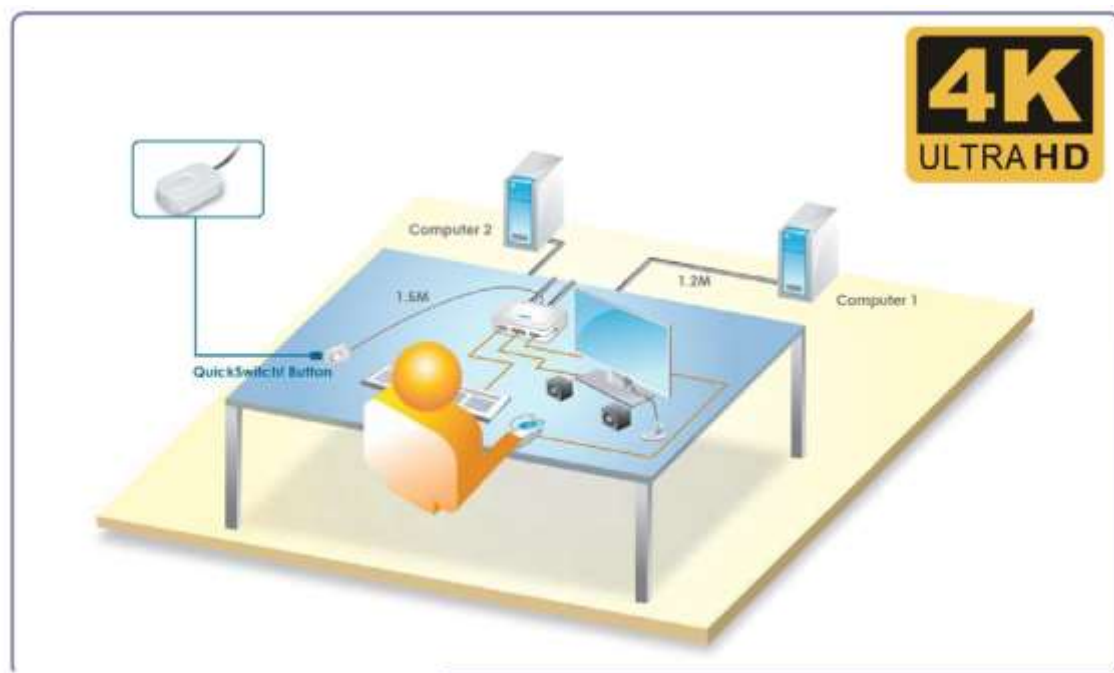

EW-K1302DPC4K

EW-K1302DPUC4K

EW-K1302HDC4K

Features

- * 1 x wired QuickSwitch! Button for instant switching by a flip
- * 2 fixed 1.2m KVM cable -- Video/Audio/Mic combo cable(Video interface could be Type-C/ Type-C, Type-C/DP1.2 and Type-C/HDMI 2.0)
- PC port Video interface: Type-C/Type-C, Type-C/DP1.2, Type-C/HDMI 2.0,
- Console port video Interface: Display port (EW-K1302DPC4K, EW-K1302DPUC4K), HDMI port (EW-K1302HDC4K),
- Console port KM interface: USB
- * Supports display resolution up to 3840 x 2160 /4K @60Hz
- * Video Interface DP1.2, HDMI2.0 compliant
- * USB 2.0 hub ports for keyboard, mouse or other high-speed USB devices
- * Independent/simultaneous switching of PC and Audio channel
- * User-definable hotkeys and universal hotkey for computer switching

Connection Diagram

Specifications

1 Model No.	EW-K1302DPC4K	EW-K1302DPUC4K	EW-K1302HDC4K
PC Connections		2	
Console Connections		1	
Cable	Fixed 2 x 1.2m Type-C /audio/Mic KVM Combo Cable	Fixed 1 x 1.2m DP/USB/Audio/Mic KVM & 1 x 1.2m Type-C Audio/Mic KVM Combo Cable	Fixed 1 x 1.2m HDMI/USB/Audio/Mic KVM & 1 x 1.2m Type-C Audio/Mic KVM Combo Cable
Console Port Connectors	2 x USB 2.0 Type A (Keyboard & Mouse / High-speed USB devices)		
	1 x DP1.2	1 x DP1.2	1 x HDMI2.0
		1 x 3.5mm audio jack	1 x 3.5mm mic jack
QuickSwitch button	1 x 1.5M wired QuickSwitch Button for instant switching		
PC selection	QuickSwitch button/Hotkeys/Switching Software		
PC port LED	2 x Orange		
Video resolution	3840 x 2160 4K @60Hz		
Power Type	USB/Type-C bus-powered		
Dimension (L x W x H)	97 x 83 x 25mm		
Housing	Plastic		
Safety / Emission	FCC, CE		