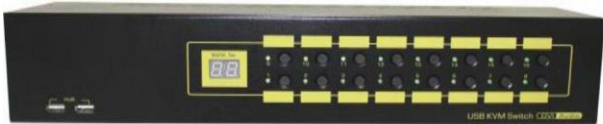

## Rack-Mountable DVI KVM Switch w/ Audio, Mic & Hub EW-K2308DU2/EW-K2316DU2

EW-K2308DU2 Front Panel

EW-K2308DU2 Back Panel

EW-K2316DU2 Front Panel

EW-K2316DU2 Back Panel

The EW-K2308DU2/EW-K2316DU2 are Rack-Mountable KVM Switches with the DVI video interface. These unique KVM Switches simplified the management of multimedia computers with the advance DVI video interface. With EW-K2308DU2/EW-K2316DU2, you can fully control 8/ 16 PCs from a single keyboard, mouse and monitor console.

The EW-K2308DU2/EW-K2316DU2 provides multimedia keyboard support and is audio enable. It can connect to each of the computers audio input and output through the microphone and the set of speakers (on-a-one-time basis).

### Features:

- 8 or 16-Port Rack mountable DVI KVM w/ Audio, Mic, & Hub
- Source to End DVI-I video interface
- Unique DVI-I/ Audio/ Mic interface for multimedia needs
- Switching computer/ Hub port control by front-panel buttons and keyboard hotkeys
- Include Rack Mount Kit for easy installation into server rack cabinet
- Active Sync Replication (A.S.R.) for DDC (Display Data Channel) emulation
- Sturdy metal casing